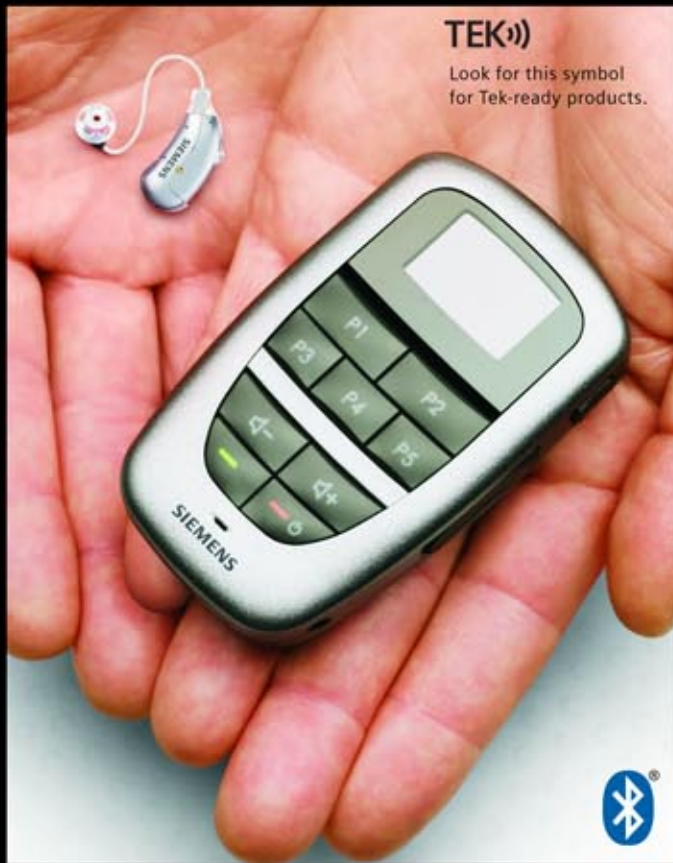

Your friends.

Your shows.

Be one.

Your info.

Your world.

At last, for people who love technology — Siemens Tek[®]: The wireless enhancement that streams audio from MP3 players, *Bluetooth*[®] wireless technology enabled phones, TVs, and stereos directly to select Siemens hearing instruments. So you can truly be one with your world.

Tek Connect communicates wirelessly with your hearing instruments, turning them into a virtual hands-free headset. Tek Connect transmits stereo audio signals simultaneously to both hearing instruments.

Make, take, and end calls directly from your Tek Connect to your Bluetooth® wireless technology enabled mobile or cordless phone.

Your MP3 player or stereo can be connected directly to Tek Connect using the 2.5 mm stereo input plug. You can also connect to your music using the Tek Transmitter (a Bluetooth wireless technology adapter) which comes pre-paired with your Tek Connect.

Link to your

Tek™ Connect, the remote control for Siemens Tek, was specifically designed to meet the needs of today's interactive hearing instrument wearer. It speaks the same language as your other high-tech toys. Giving you better performance and true stereo sound quality. Not to mention convenience and comfort. It's time for everything to get in sync.