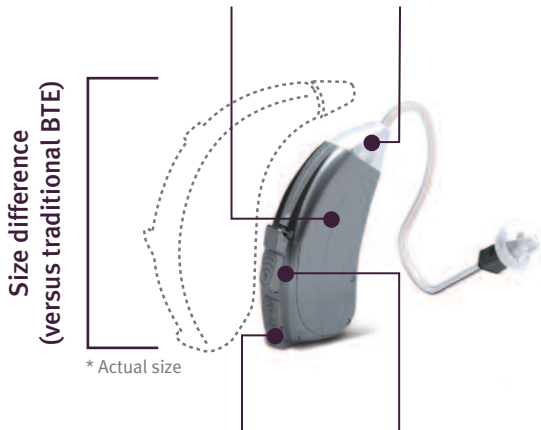

The telephone program can be set up to work with Passport's wireless system so that both hearing instruments adjust when a telephone receiver is close to your ear. This makes it easier for you to focus on your conversation without being distracted by the other sounds around you.

Wireless – Unifi™ Wireless System for simple connection to wireless features and devices

Fitting options – Choice of slim tube or CRT to meet your unique listening needs

Lever – Easy to locate and operate; can be set up as either a volume control or smartFocus